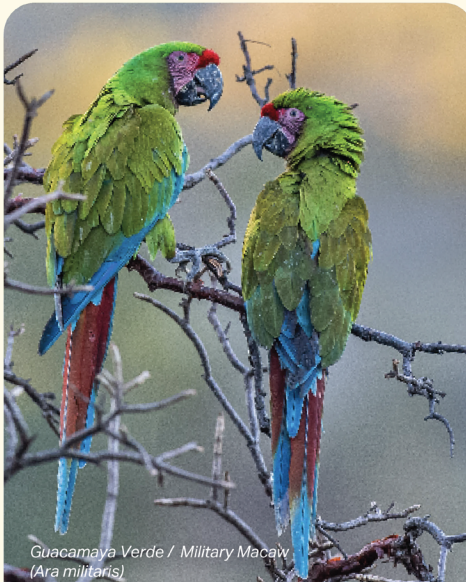

Conservation in Action! 2024

The wild areas and forests around Puerto Vallarta are among Mexico's last remaining natural refuge for many native species of plants and animals, including orchids and endangered birds, jaguars and river otters, among others. The Vallarta Botanical Garden is uniquely positioned and has been conserving habitat for wildlife since 2004 and is again acquiring additional properties to expand our globally important wildlife preserve.

PLEASE DONATE TODAY! Working together, we can secure this natural sanctuary forever. Help us fight against climate change and deforestation by preserving forest lands.

Because ensuring a secure place in the Future for flora and fauna of Mexico must start with action today.

PLEASE JOIN US
Scan the QR code
with your device.

Please contact Jesus Reyes:
jesusr@vbgardens.org
Director General,
Vallarta Botanical Garden