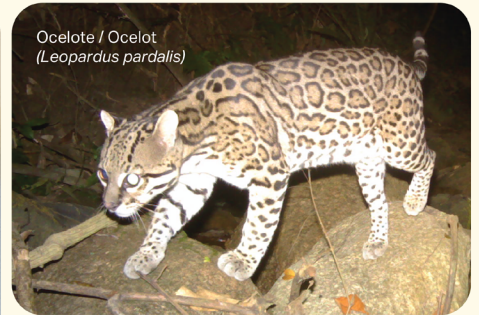

Conservation in Action! 2024

The wild areas and forests around Puerto Vallarta are among Mexico's last remaining natural refuge for many native species of plants and animals, including orchids and endangered birds, jaguars and river otters, among others. The Vallarta Botanical Garden is uniquely positioned and has been conserving habitat for wildlife since 2004 and is again acquiring additional properties to expand our globally important wildlife preserve.

PLEASE DONATE TODAY! Working together, we can secure this natural sanctuary forever. Help us fight against climate change and deforestation by preserving forest lands.

Because ensuring a secure place in the Future for flora and fauna of Mexico must start with action today.

PLEASE JOIN US
Scan the QR code
with your device.

Please contact Jesus Reyes:
jesusr@vbgardens.org
Director General,
Vallarta Botanical Garden